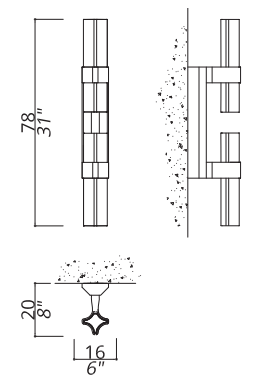

3122-G1-TC WALL LAMP STRUCTURE IN F_17 (BRUSHED LIGHT GOLD FINISH) AND DETAILS IN F_16 (POLISHED LIGHT GOLD FINISH). TRANSPARENT CRYSTAL SHADES; INNER SATIN GLASS LIGHT DIFFUSER INCLUDED. 4 LIGHTS TYPE G9 LED

3122-NN-FC STRUCTURE IN F_33 (BRUSHED NICKEL FINISH) AND DETAILS IN F_31 (POLISHED NICKEL FINISH). FUMÉ CRYSTAL SHADES; INNER SATIN GLASS LIGHT DIFFUSER INCLUDED.