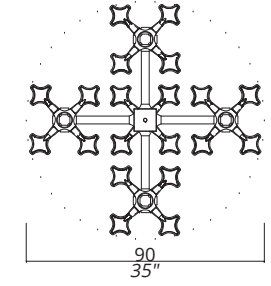

3116-G1-TC

CHANDELIER

CLUSTER COMPOSITION.
50 CM OF CHAIN INCLUDED. 40 LIGHTS
TYPE G9 LED

STRUCTURE IN F_17 (BRUSHED LIGHT GOLD FINISH) AND DETAILS IN F_16 (POLISHED LIGHT GOLD FINISH); GRAY LEATHER UPHOLSTERINGS. TRANSPARENT CRYSTAL SHADES; INNER SATIN GLASS LIGHT DIFFUSER INCLUDED.