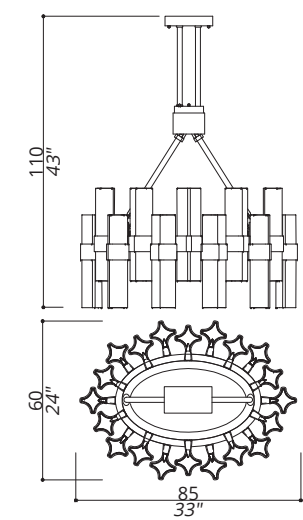

ETEREA

3111-G1-TC

CHANDELIER

DOUBLE OVAL COMPOSITION.
CUSTOMIZABLE HEIGHT ON REQUEST. 80 LIGHTS
TYPE G9 LED

STRUCTURE IN F_17 (BRUSHED LIGHT GOLD FINISH) AND DETAILS IN F_16 (POLISHED LIGHT GOLD FINISH); GRAY LEATHER UPHOLSTERINGS. TRANSPARENT CRYSTAL SHADES; INNER SATIN GLASS LIGHT DIFFUSER INCLUDED.