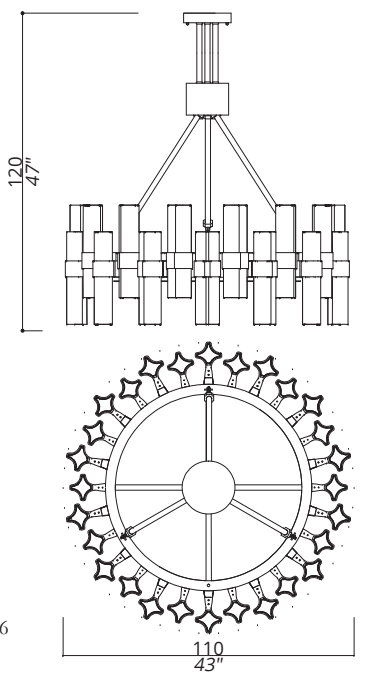

3113-G1-TC

CHANDELIER

ROUND COMPOSITION.
CUSTOMIZABLE HEIGHT ON REQUEST. 56 LIGHTS
TYPE G9 LED

STRUCTURE IN F_17 (BRUSHED LIGHT GOLD FINISH) AND DETAILS IN F_16 (POLISHED LIGHT GOLD FINISH); GRAY LEATHER UPHOLSTERINGS. TRANSPARENT CRYSTAL SHADES; INNER SATIN GLASS LIGHT DIFFUSER INCLUDED.

3116-G1-TC

CHANDELIER

CLUSTER COMPOSITION.
50 CM OF CHAIN INCLUDED. 40 LIGHTS
TYPE G9 LED

STRUCTURE IN F_17 (BRUSHED LIGHT GOLD FINISH) AND DETAILS IN F_16 (POLISHED LIGHT GOLD FINISH); GRAY LEATHER UPHOLSTERINGS. TRANSPARENT CRYSTAL SHADES; INNER SATIN GLASS LIGHT DIFFUSER INCLUDED.

3116-NN-FC

STRUCTURE IN F_33 (BRUSHED NICKEL FINISH) AND DETAILS IN F_31 (POLISHED NICKEL FINISH); GRAY LEATHER UPHOLSTERINGS. FUMÉ CRYSTAL SHADES; INNER SATIN GLASS LIGHT DIFFUSER INCLUDED.