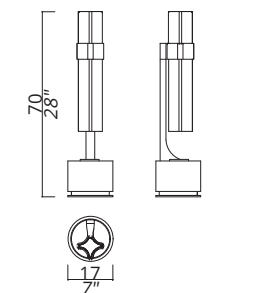

3131-G1-TC TABLE LAMP STRUCTURE IN F_17 (BRUSHED LIGHT GOLD FINISH) AND DETAILS IN F_16 (POLISHED LIGHT GOLD FINISH). METAL BASE. TRANSPARENT CRYSTAL SHADES; INNER SATIN GLASS LIGHT DIFFUSER INCLUDED. 2 LIGHTS TYPE G9 LED

3131-NN-FC STRUCTURE IN F_33 (BRUSHED NICKEL FINISH) AND DETAILS IN F_31 (POLISHED NICKEL FINISH). METAL BASE. FUMÉ CRYSTAL SHADES; INNER SATIN GLASS LIGHT DIFFUSER INCLUDED.