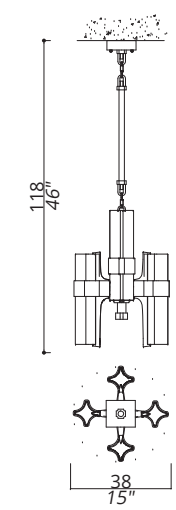

3118-G1-TC

PENDANT

CUSTOMIZABLE HEIGHT ON REQUEST. 8 LIGHTS
TYPE G9 LED

STRUCTURE IN F_17 (BRUSHED LIGHT GOLD FINISH) AND DETAILS IN F_16 (POLISHED LIGHT GOLD FINISH); GRAY LEATHER UPHOLSTERINGS. TRANSPARENT CRYSTAL SHADES; INNER SATIN GLASS LIGHT DIFFUSER INCLUDED.