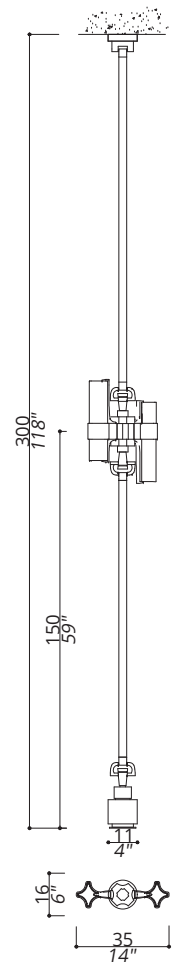

ETEREA

3151-PG2-TC

FLOOR TO
CEILING
FIXTURE

HEIGHT CUSTOMIZABLE ON REQUEST.

4 LIGHTS
TYPE G9 LED

STRUCTURE AND DETAILS IN F_14 (POLISHED GOLD FINISH); GRAY LEATHER UPHOLSTERINGS. METAL BASE. TRANSPARENT CRYSTAL SHADES; INNER SATIN GLASS LIGHT DIFFUSER INCLUDED.

3151-PN-FC

STRUCTURE AND DETAILS IN F_31 (POLISHED NICKEL FINISH); GRAY LEATHER UPHOLSTERINGS. METAL BASE. FUMÈ CRYSTAL SHADES; INNER SATIN GLASS LIGHT DIFFUSER INCLUDED.