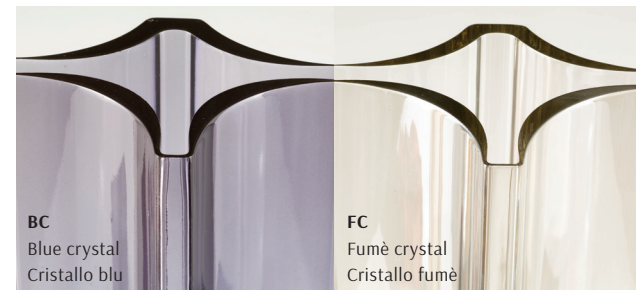

DN
F_41 & F_45
Polished & brushed dark nickel finishes
Finiture nickel scuro lucido e spazzolato

PG2
F_14
Polished gold finish
Finitura oro lucido

PG1
F_16
Polished light gold finish
Finitura oro chiaro lucido

PN
F_31
Polished nickel finish
Finitura nickel lucido

PDN
F_41
Polished dark nickel finish
Finitura nickel scuro lucido

CRYSTALS

BC
Blue crystal
Cristallo blu

FC
Fumè crystal
Cristallo fumè

TC
Transparent crystal
Cristallo trasparente