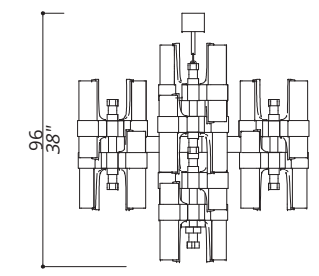

3116-G1-TC

CHANDELIER

CLUSTER COMPOSITION.
50 CM OF CHAIN INCLUDED. 40 LIGHTS
TYPE G9 LED

STRUCTURE IN F_17 (BRUSHED LIGHT GOLD FINISH) AND DETAILS IN F_16 (POLISHED LIGHT GOLD FINISH); GRAY LEATHER UPHOLSTERINGS. TRANSPARENT CRYSTAL SHADES; INNER SATIN GLASS LIGHT DIFFUSER INCLUDED.