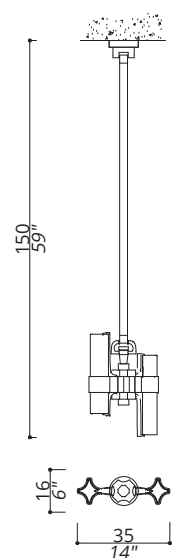

3155-DN-FC

PENDANT
FIXTURE

HEIGHT CUSTOMIZABLE ON REQUEST.

4 LIGHTS
TYPE G9 LED

STRUCTURE IN F_45 (BRUSHED DARK NICKEL FINISH) AND DETAILS IN F_41 (POLISHED DARK NICKEL FINISH); GRAY LEATHER UPHOLSTERINGS. FUMÈ CRYSTAL SHADES; INNER SATIN GLASS LIGHT DIFFUSER INCLUDED.