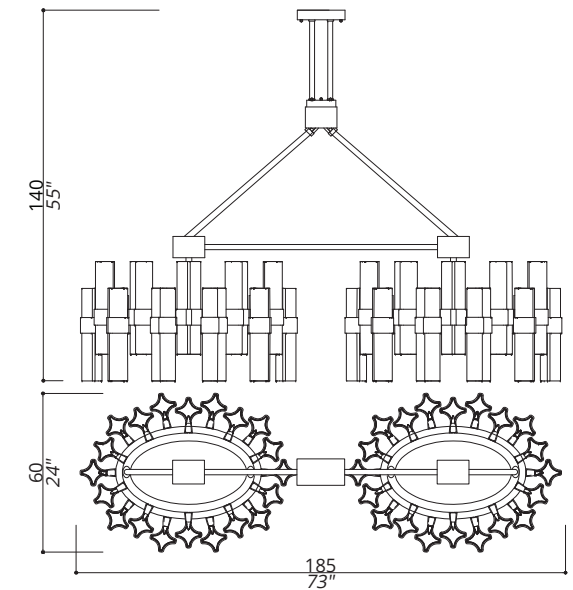

ETEREA

3111-G1-TC

CHANDELIER

DOUBLE OVAL COMPOSITION.
CUSTOMIZABLE HEIGHT ON REQUEST. 80 LIGHTS
TYPE G9 LED

STRUCTURE IN F_17 (BRUSHED LIGHT GOLD FINISH) AND DETAILS IN F_16 (POLISHED LIGHT GOLD FINISH); GRAY LEATHER UPHOLSTERINGS. TRANSPARENT CRYSTAL SHADES; INNER SATIN GLASS LIGHT DIFFUSER INCLUDED.