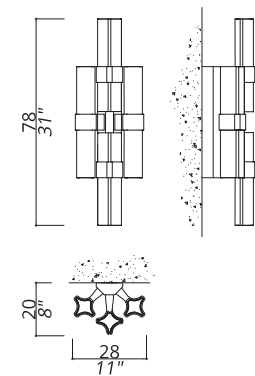

ETEREA

3121-G1-TC WALL LAMP STRUCTURE IN F_17 (BRUSHED LIGHT GOLD FINISH) AND DETAILS IN F_16 (POLISHED LIGHT GOLD FINISH). TRANSPARENT CRYSTAL SHADES; INNER SATIN GLASS LIGHT DIFFUSER INCLUDED. 8 LIGHTS TYPE G9 LED

3121-NN-FC STRUCTURE IN F_33 (BRUSHED NICKEL FINISH) AND DETAILS IN F_31 (POLISHED NICKEL FINISH). FUMÉ CRYSTAL SHADES; INNER SATIN GLASS LIGHT DIFFUSER INCLUDED.