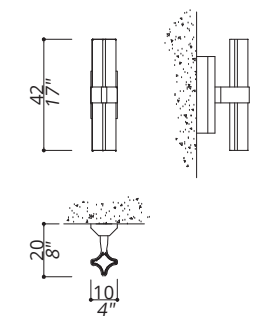

3124-G1-TC WALL LAMP STRUCTURE IN F_17 (BRUSHED LIGHT GOLD FINISH) AND DETAILS IN F_16 (POLISHED LIGHT GOLD FINISH). TRANSPARENT CRYSTAL SHADES; INNER SATIN GLASS LIGHT DIFFUSER INCLUDED. 2 LIGHTS TYPE G9 LED

3124-NN-FC STRUCTURE IN F_33 (BRUSHED NICKEL FINISH) AND DETAILS IN F_31 (POLISHED NICKEL FINISH). FUMÉ CRYSTAL SHADES; INNER SATIN GLASS LIGHT DIFFUSER INCLUDED.