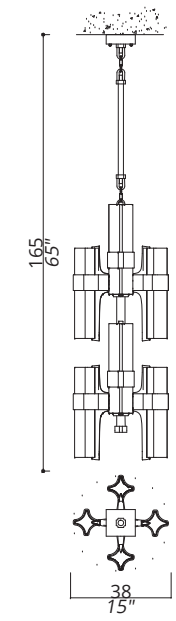

3117-G1-TC

PENDANT

CUSTOMIZABLE HEIGHT ON REQUEST. 16 LIGHTS
TYPE G9 LED

STRUCTURE IN F_17 (BRUSHED LIGHT GOLD FINISH) AND DETAILS IN F_16 (POLISHED LIGHT GOLD FINISH); GRAY LEATHER UPHOLSTERINGS. TRANSPARENT CRYSTAL SHADES; INNER SATIN GLASS LIGHT DIFFUSER INCLUDED.