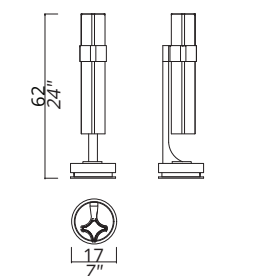

3132-G1-TC TABLE LAMP STRUCTURE IN F_17 (BRUSHED LIGHT GOLD FINISH) AND DETAILS IN F_16 (POLISHED LIGHT GOLD FINISH). METAL BASE. TRANSPARENT CRYSTAL SHADES; INNER SATIN GLASS LIGHT DIFFUSER INCLUDED. 2 LIGHTS TYPE G9 LED

3132-NN-FC STRUCTURE IN F_33 (BRUSHED NICKEL FINISH) AND DETAILS IN F_31 (POLISHED NICKEL FINISH). METAL BASE. BLUE CRYSTAL SHADES; INNER SATIN GLASS LIGHT DIFFUSER INCLUDED.