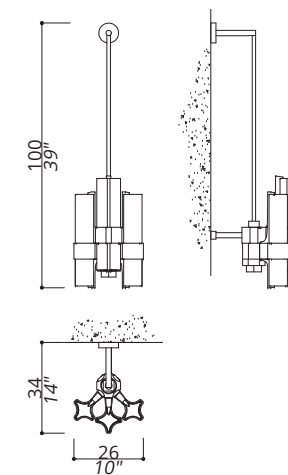

3125-G1-TC WALL LAMP STRUCTURE IN F_17 (BRUSHED LIGHT GOLD FINISH) AND DETAILS IN F_16 (POLISHED LIGHT GOLD FINISH); GRAY LEATHER UPHOLSTERINGS. TRANSPARENT CRYSTAL SHADES; INNER SATIN GLASS LIGHT DIFFUSER INCLUDED. 6 LIGHTS TYPE G9 LED

3125-NN-FC STRUCTURE IN F_33 (BRUSHED NICKEL FINISH) AND DETAILS IN F_31 (POLISHED NICKEL FINISH); GRAY LEATHER UPHOLSTERINGS. FUMÉ CRYSTAL SHADES; INNER SATIN GLASS LIGHT DIFFUSER INCLUDED.