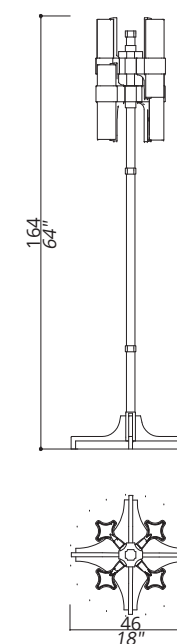

3142-G1-TC FLOOR LAMP STRUCTURE IN F_17 (BRUSHED LIGHT GOLD FINISH) AND DETAILS IN F_16 (POLISHED LIGHT GOLD FINISH); GRAY LEATHER UPHOLSTERINGS. BARDIGLIO MARBLE BASE. TRANSPARENT CRYSTAL SHADES; INNER SATIN GLASS LIGHT DIFFUSER INCLUDED. 8 LIGHTS TYPE G9 LED

3142-NN-FC STRUCTURE IN F_33 (BRUSHED NICKEL FINISH) AND DETAILS IN F_31 (POLISHED NICKEL FINISH); GRAY LEATHER UPHOLSTERINGS. BARDIGLIO MARBLE BASE. FUMÉ CRYSTAL SHADES; INNER SATIN GLASS LIGHT DIFFUSER INCLUDED.