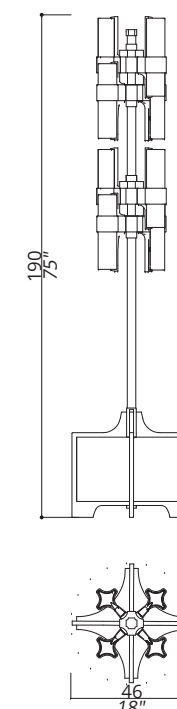

3141-G1-TC FLOOR LAMP STRUCTURE IN F_17 (BRUSHED LIGHT GOLD FINISH) AND DETAILS IN F_16 (POLISHED LIGHT GOLD FINISH); GRAY LEATHER UPHOLSTERINGS. BARDIGLIO MARBLE BASE. TRANSPARENT CRYSTAL SHADES; INNER SATIN GLASS LIGHT DIFFUSER INCLUDED. 16 LIGHTS TYPE G9 LED

3141-NN-FC STRUCTURE IN F_33 (BRUSHED NICKEL FINISH) AND DETAILS IN F_31 (POLISHED NICKEL FINISH); GRAY LEATHER UPHOLSTERINGS. BARDIGLIO MARBLE BASE. FUMÉ CRYSTAL SHADES; INNER SATIN GLASS LIGHT DIFFUSER INCLUDED.